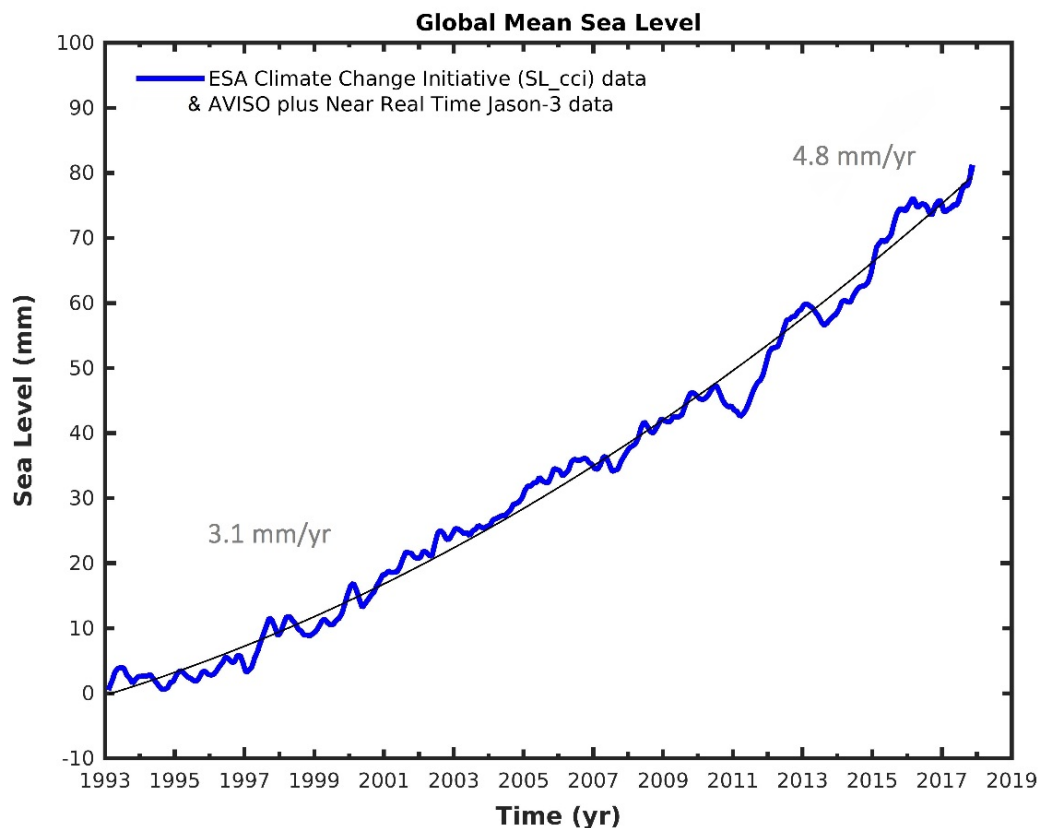

Landsat 5

8 July 1989

European Space Agency

Sea Level Rise

Sea level rise is accelerating. Sea levels could rise 1.3 meters in the next 80 years.

Proceedings of the National Academy of Sciences

February 2018